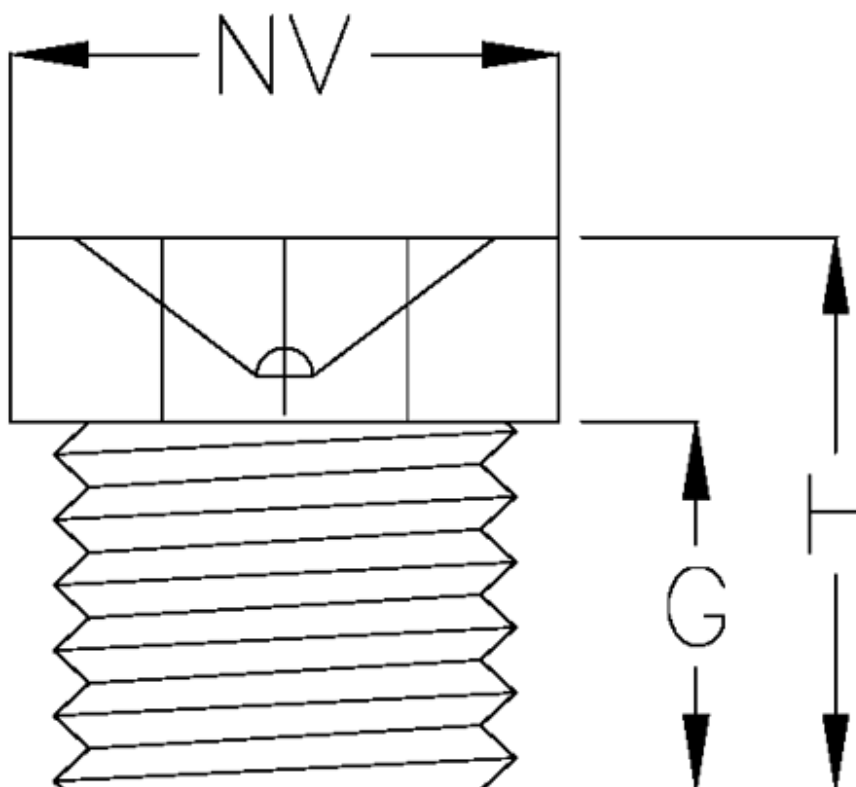

# Data Sheet

Article number: 530911041

Description: KLEE Flush type lubrication nipple DIN 3405  
D1 straight, M6x1,0

## Measures

G = 5.9

H = 8.9

NV = 6.9

Thread = M6x1,0